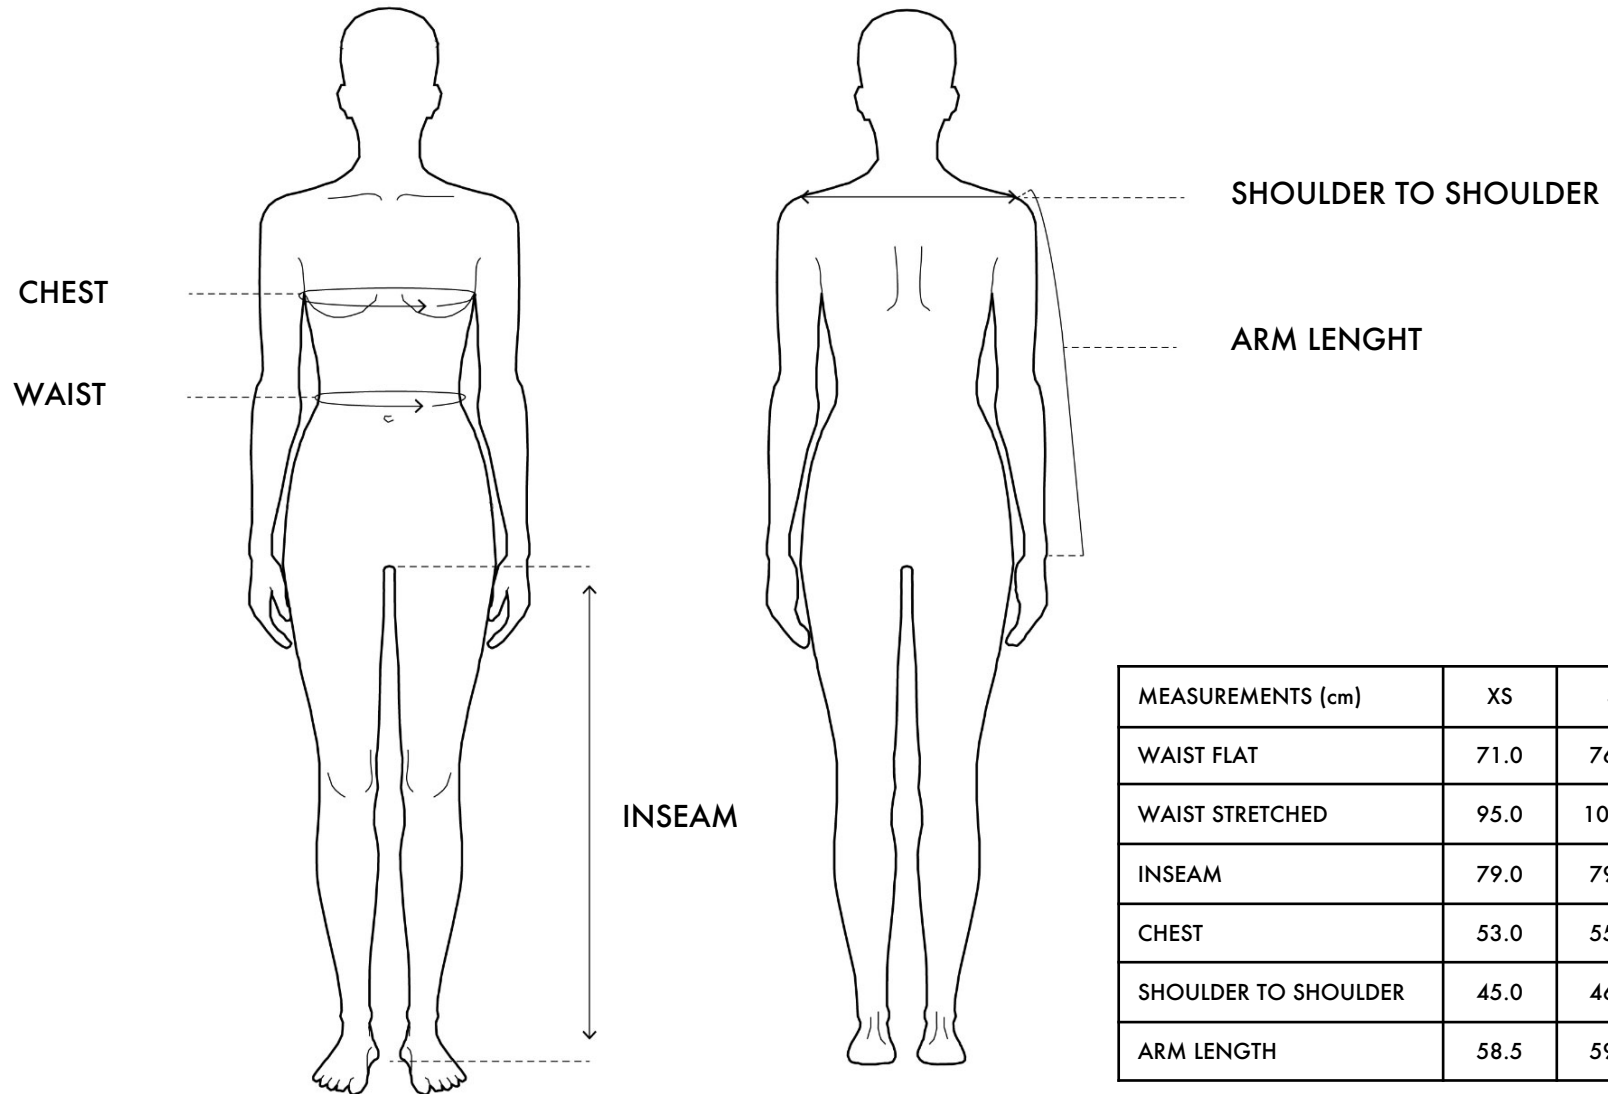

# How to measure

MEASUREMENTS (cm)	XS	S	M	L
WAIST FLAT	71.0	76.0	81.0	86.0
WAIST STRETCHED	95.0	100.0	105.0	110.0
INSEAM	79.0	79.0	79.0	79.0
CHEST	53.0	55.5	58.0	60.5
SHOULDER TO SHOULDER	45.0	46.5	48.0	49.5
ARM LENGTH	58.5	59.5	60.5	61.5