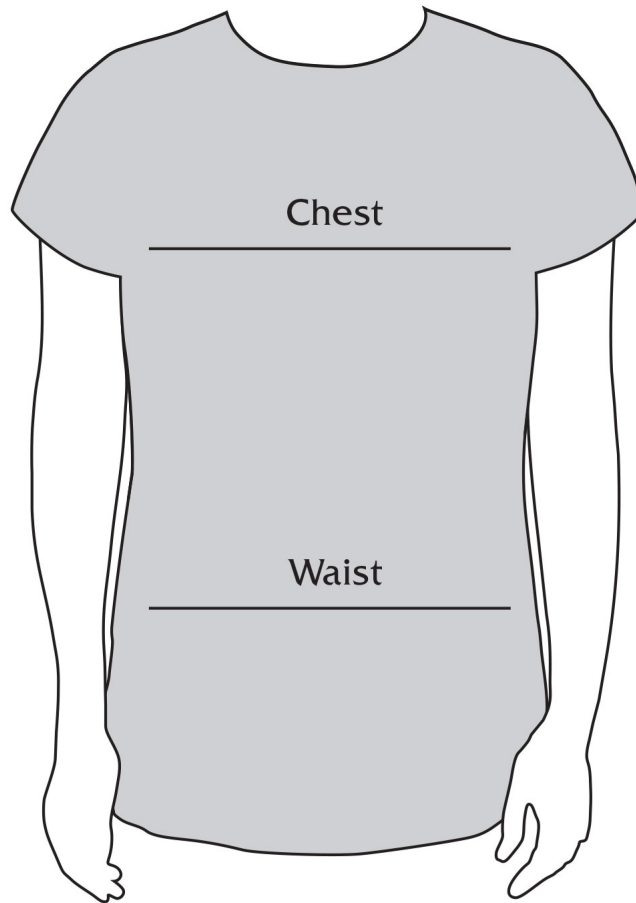

Size Chart

Men's

Chest

Measure under arms at the fullest part of the bust. Keep tape level across back and comfortably loose.

Waist

Measure around natural waist. Keep tape comfortably loose.

Men's	XS	S	M	L	XL
Chest (inches/cm)	30-32/76-81	34-36/86-91	38-40/96-101	42-44/106-112	46-48/117-121
Waist (inches/cm)	28-30/71-76	30-32/76-81	32-33/81-83	33-34/84-86	36-38/91-96

Size Chart

Women's

Chest

Measure under arms at the fullest part of the bust. Keep tape level across back and comfortably loose.

Waist

Measure around natural waist. Keep tape comfortably loose.

Women's	XS	S	M	L
Chest (inches/cm)	28-30/71-76	30-32/76-81	32-34/81-86	36-38/91-96
Waist (inches/cm)	23-24/58-60	25-26/63-66	27-28/68-71	30-32/76-81

Size Chart

Kids

Chest

Measure under arms at the fullest part of the bust. Keep tape level across back and comfortably loose.

Kids	S	M	L
Chest (inches/cm)	26/66	27/68	28/71
Weight (lbs)	49-52	54-62	62-75
Height (inches)	48-50	51-54	55-59