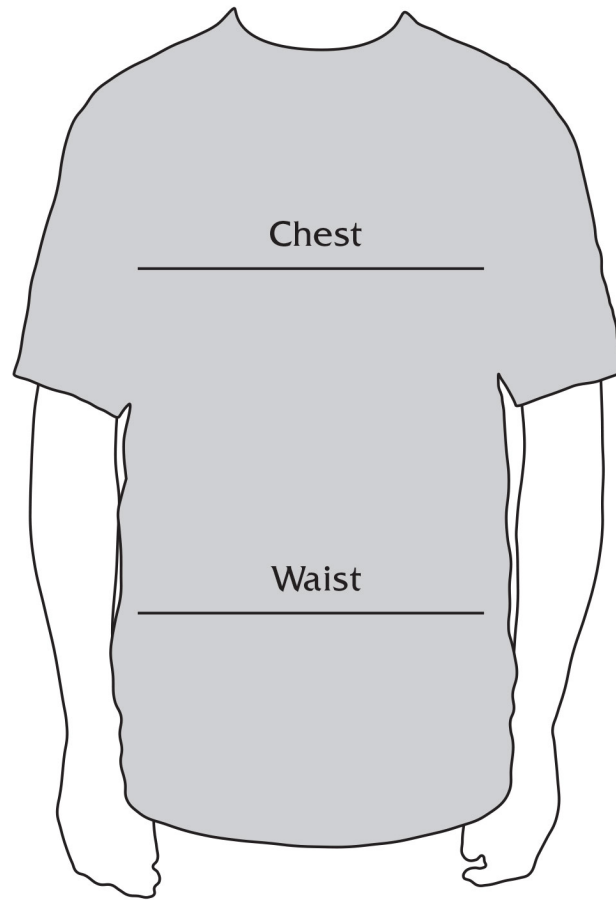

Size Chart

Men's

Chest

Measure under arms at the fullest part of the bust. Keep tape level across back and comfortably loose.

Waist

Measure around natural waist. Keep tape comfortably loose.

Men's	XS	S	M	L	XL
Chest (inches/cm)	30-32/76-81	34-36/86-91	38-40/96-101	42-44/106-112	46-48/117-121
Waist (inches/cm)	28-30/71-76	30-32/76-81	32-33/81-83	33-34/84-86	36-38/91-96

Size Chart

Women's

Chest

Measure under arms at the fullest part of the bust. Keep tape level across back and comfortably loose.

Waist

Measure around natural waist. Keep tape comfortably loose.

Women's	XS	S	M	L
Chest (inches/cm)	28-30/71-76	30-32/76-81	32-34/81-86	36-38/91-96
Waist (inches/cm)	23-24/58-60	25-26/63-66	27-28/68-71	30-32/76-81

Size Chart

Kids

Chest

Measure under arms at the fullest part of the bust. Keep tape level across back and comfortably loose.

Kids	S	M	L
Chest (inches/cm)	26/66	27/68	28/71
Weight (lbs)	49-52	54-62	62-75
Height (inches)	48-50	51-54	55-59