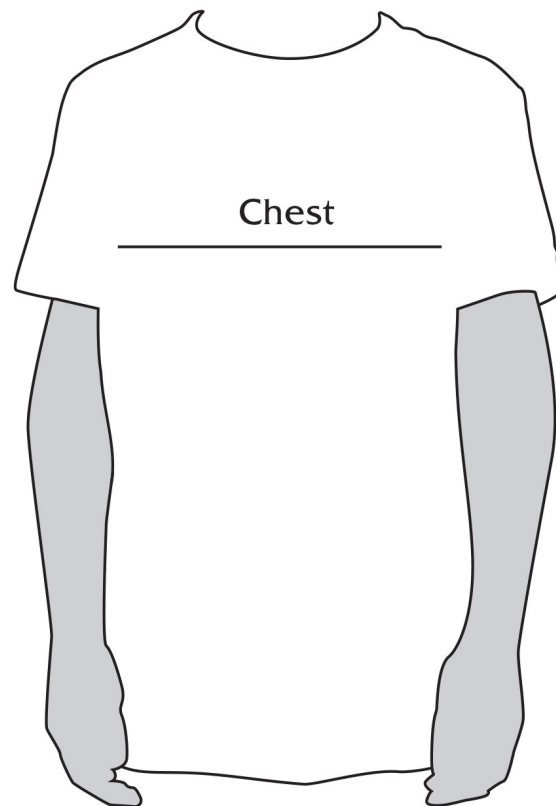

Size Chart

Men's

Chest

Measure under arms at the fullest part of the bust. Keep tape level across back and comfortably loose.

Waist

Measure around natural waist. Keep tape comfortably loose.

Men's	XS	S	M	L	XL
Chest (inches/cm)	30-32/76-81	34-36/86-91	38-40/96-101	42-44/106-112	46-48/117-121
Waist (inches/cm)	28-30/71-76	30-32/76-81	32-33/81-83	33-34/84-86	36-38/91-96

Size Chart

Women's

Chest

Measure under arms at the fullest part of the bust. Keep tape level across back and comfortably loose.

Waist

Measure around natural waist. Keep tape comfortably loose.

Women's	XS	S	M	L
Chest (inches/cm)	28-30/71-76	30-32/76-81	32-34/81-86	36-38/91-96
Waist (inches/cm)	23-24/58-60	25-26/63-66	27-28/68-71	30-32/76-81

Size Chart

Kids

Chest

Measure under arms at the fullest part of the bust. Keep tape level across back and comfortably loose.

Kids	S	M	L
Chest (inches/cm)	26/66	27/68	28/71
Weight (lbs)	49-52	54-62	62-75
Height (inches)	48-50	51-54	55-59